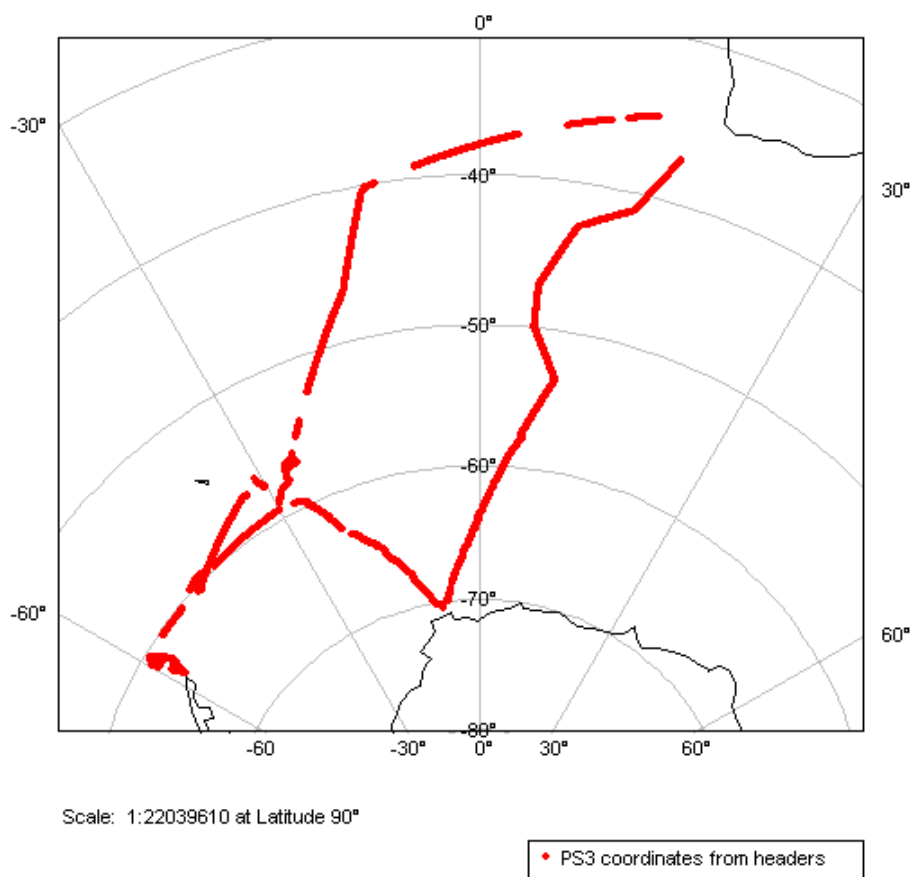

ANT-XV/2 processing log

a) Original data

Original Parasound data were copied from 10 CD-ROM and 137 computer tapes.

b) Statistics

Data volume	: 23.2 GB
Total number of files	: 9922

c) Navigation

The navigation is the original Parasound navigation recorded at expedition time.

Figure 1: Map showing the positions (red points) extracted from first headers of PS3 files.

d) Processing

No processing was performed. The data is saved 'as logged', i.e. time stamps and/or navigational data may be incorrect.

e) Miscellaneous

- The meta-information was extracted from Parasound headers.
- Time stamps are not equidistant and only present, where Parasound data were logged.