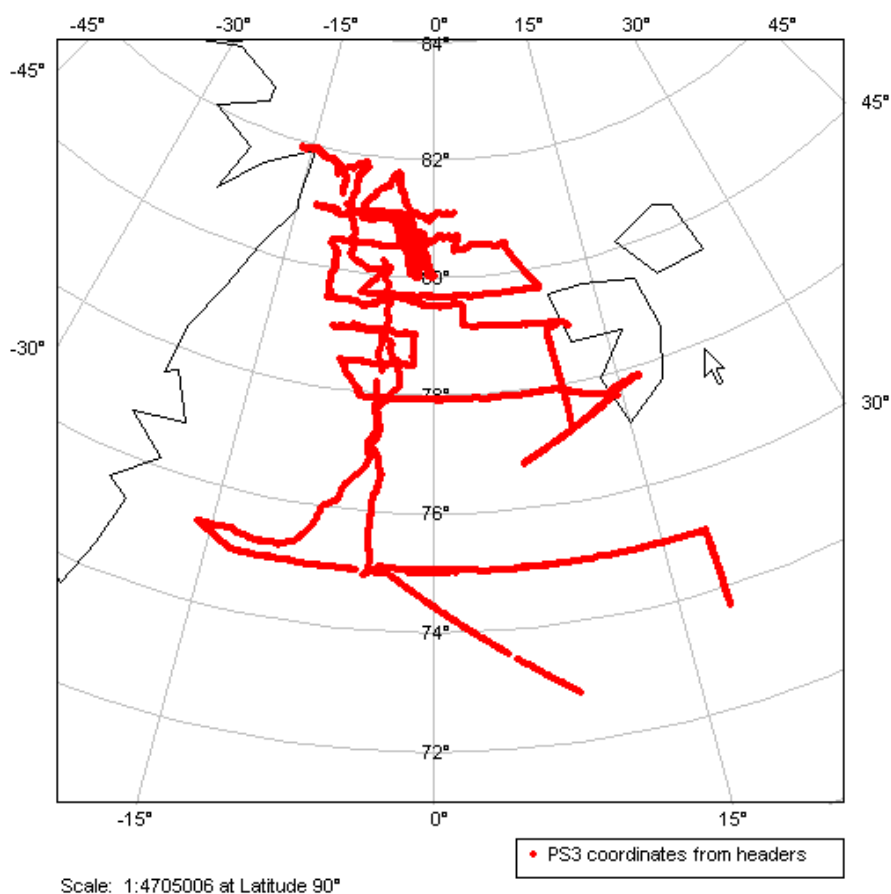

ARK-XIII/3 processing log

a) Original data

Original Parasound data were copied from 115 computer tapes. 11 of these tapes were unreadable, 6 tapes were partially unreadable.

b) Statistics

Data volume	: 19.1 GB
Total number of files	: 7193

c) Navigation

The navigation is the original Parasound navigation recorded at expedition time.

Figure 1: Map showing the positions (red points) extracted from first headers of PS3 files.

d) Processing

No processing was performed. The data is saved 'as logged', i.e. time stamps and/or navigational data may be incorrect.

e) *Miscellaneous*

- The meta-information was extracted from Parasound headers.
Time stamps are not equidistant and only present where Parasound data were logged.

- The data set contains several data gaps (listed below) due to unreadable tapes: