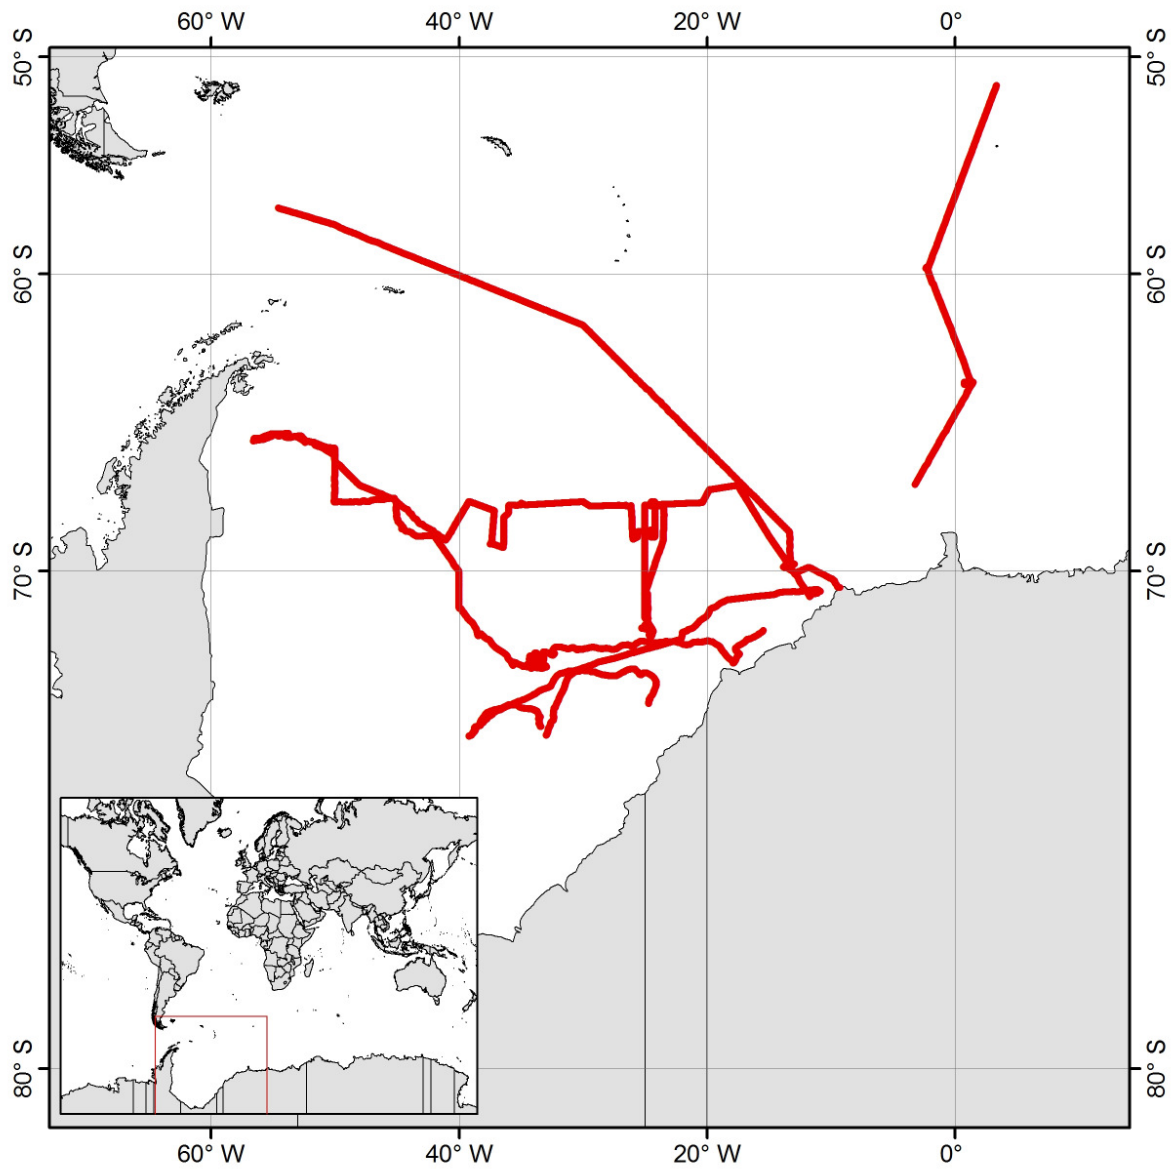

PS43/3 processing log

a) Original data

Original Parasound data were held on hard disk drive. A file structure of several "ANTXX" directories was given which contained PS3 files indicating a raw copy of original Parasound tapes.

Some PS3 files contain wrong date/time headers and wrong latitude/longitude values. Their correction was not covered by this processing.

c) Statistics

Data volume:	15.9 GB
Total number of files checked:	12857
Total number of headers checked:	1358699
Total number of files with invalid date/time:	20 (0.16 %)
Total number of invalid date/time headers:	673 (0.05 %)
Total number of files with wrong lat/longs:	43 (0.33 %)
Total number of wrong lat/long headers:	223 (0.02 %)

d) Navigation overview

Figure 1: Navigation data as derived from meta navigation table.