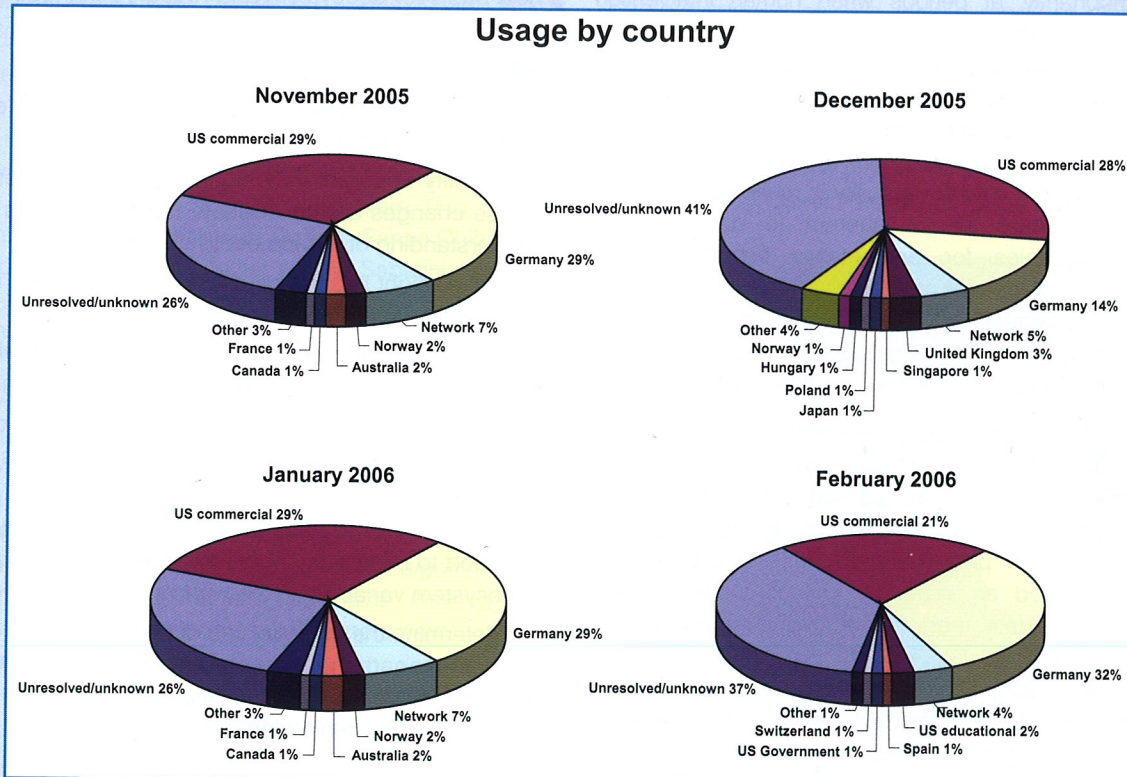

Figure 1. Screen shot of the current Ocean Sneaker's Tool version. The application navigator (lower left) makes it simple to access the different chart (right) and data-windows (upper left). Windows are resizable and can be arbitrarily positioned.

Figure 2. Website usage by country between December 2005 and February 2006 generated from the web logs.